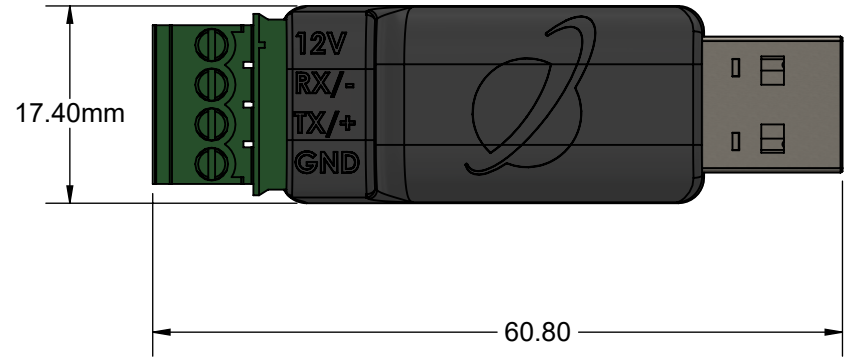

AC-421
SDI-12 to USB

AC-422
MODBUS to USB